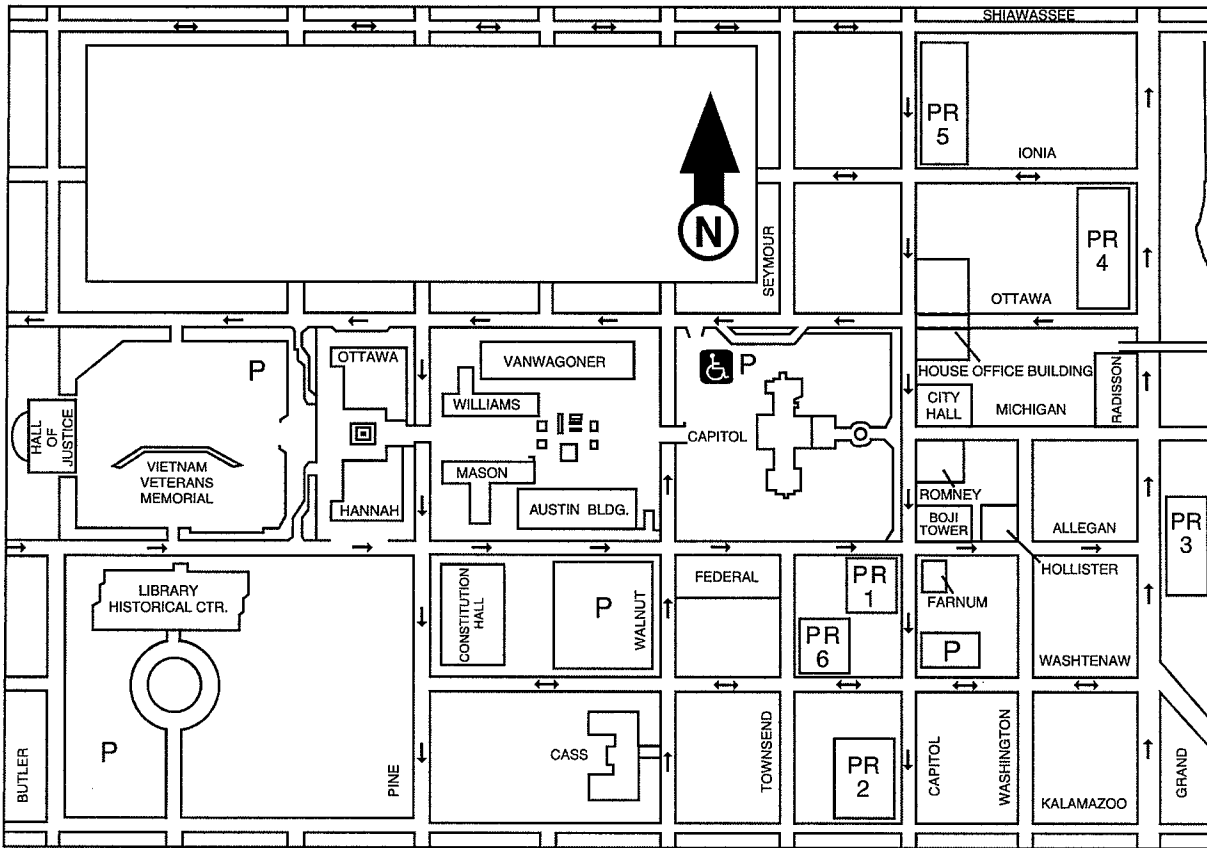

LANSING CAPITOL COMPLEX

Information Guide

PARKING

In addition to street parking, there are five parking ramps within three blocks of the Capitol.

1. Parking Ramp - corner of Capitol and Allegan
2. Parking Ramp - Capitol and Kalamazoo
3. Parking Ramp - intersection of Allegan and Grand
4. Parking Ramp - Ottawa and Grand
5. Parking Ramp - Capitol and Shiawassee
6. Parking Ramp - Townsend and Washtenaw

Capitol handicapper spaces are located north of the Capitol entrance off Ottawa Street

PR - Parking Ramp

P - Parking Lot